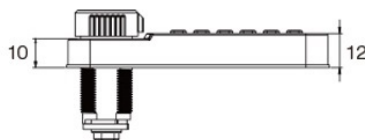

PRODUCT SHEET

Description:

Elec. Combi. Cam Lock, "VIC", $\varnothing 19 \times 30 \text{mm}$, Horizontal, RH, White All Zamak, Public/Private, W/Master Key System #07, 3 Level, Management, W/Auto-timer Function, IP65 Rating, Powered by, CR2450 Button Battery, 30.000 Cycles, CE, REACH and Rohs, Certified

Item number:

14.60.431-0

Units	Box	Carton	HS Code	Barcode
Pcs.	1	49	8301300000	 5704866509282

Horizontal

SISO A/S

Mileparken 11
DK-2740 Skovlunde
Denmark
VAT: DK 24786013

Phone +45 45 830 900

www.siso.dk
siso@siso.dk