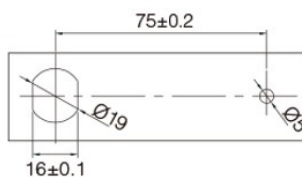

PRODUCT SHEET

Description:

Elec. Combi. Cam Lock, "VIC", $\varnothing 19 \times 30 \text{mm}$, Horizontal, RH, White All Zamak, Public/Private, W/Master Key System #07, 3 Level, Management, W/Auto-timer Function, IP65 Rating, Powered by, CR2450 Button Battery, 30.000 Cycles, CE, REACH and Rohs, Certified

Item number:

14.60.431-0

Units	Box	Carton	HS Code	Barcode
Pcs.	1	49	8301300000	 5704866509282

Horizontal

SISO A/S

Mileparken 11
DK-2740 Skovlunde
Denmark
VAT: DK 24786013

Phone +45 45 830 900

www.siso.dk
siso@siso.dk