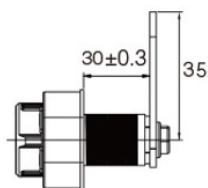

PRODUCT SHEET

Description:

Elec. Combi. Cam Lock, "VIC", $\varnothing 19 \times 30 \text{mm}$, Horizontal, RH, White All Zamak, Public/Private, W/Master Key System #07, 3 Level, Management, W/Auto-timer Function, IP65 Rating, Powered by, CR2450 Button Battery, 30.000 Cycles, CE, REACH and Rohs, Certified

Item number:

14.60.431-0

Units	Box	Carton	HS Code	Barcode
Pcs.	1	49	8301300000	 5704866509282

Horizontal

SISO A/S

Mileparken 11
DK-2740 Skovlunde
Denmark
VAT: DK 24786013

Phone +45 45 830 900

www.siso.dk
siso@siso.dk